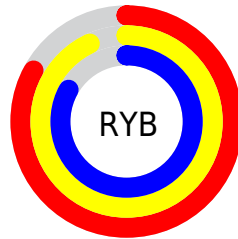

- Red (83%)
- Yellow (93%)
- Blue (83%)