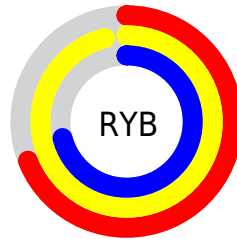

- Red (69%)
- Yellow (96%)
- Blue (71%)