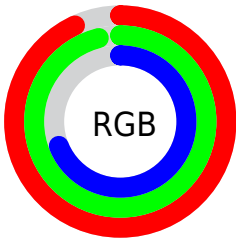

Distribution

- Red (93%)
- Green (96%)
- Blue (69%)