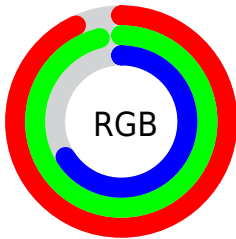

Distribution

- Red (93%)
- Green (96%)
- Blue (66%)