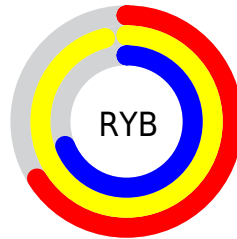

- Red (66%)
- Yellow (96%)
- Blue (69%)