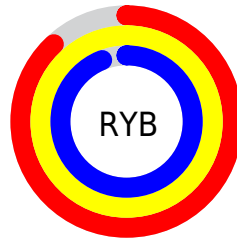

Conversions

Conversions Part 2

Format	Color
R_{YB}	225, 252, 239
Decimal	15662305
CIE _{Lab}	97.32, -9.28, 11.36
CIE _{LCh}	97, 14.667, 129.249
Yxy	93.2342, 0.3197, 0.3562
Android (android.graphics.Color)	4293852385 (0xFFEEFCE1)
YUV	244.7360, -9.7298, -5.9075
Hunter-Lab	96.5579, -14.3180, 15.5075

Details

The RGB color `238, 252, 225` is a light color, and the websafe version is hex `FFFFCC`. A complement of this color would be `239, 225, 252`, and the grayscale version is `245, 245, 245`.

A 20% lighter version of the original color is `255, 255, 255`, and `182, 195, 170` is the 20% darker color. If you saturate the color by 10%, you get `225, 252, 200`, and if you desaturate by 10%, it is `251, 252, 250`.

Distribution

- Red (93%)
- Green (99%)
- Blue (88%)

- Red (88%)
- Yellow (99%)
- Blue (94%)

- Cyan (6%)
- Magenta (0%)
- Yellow (11%)
- Black (1%)

- Cyan (7%)
- Magenta (1%)
- Yellow (12%)

Brightness & Saturation Gradients