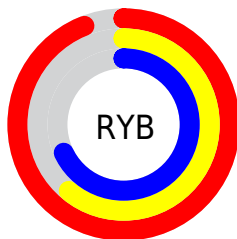

- Red (94%)
- Yellow (61%)
- Blue (68%)