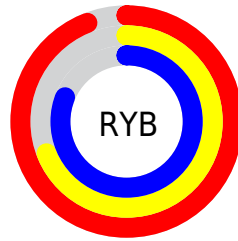

Red (94%)

Yellow (69%)

Blue (81%)