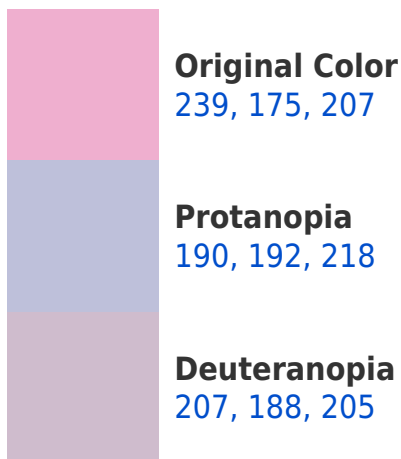

Color Blindness Simulation

Color vision deficiency is a very complex topic, and I could not describe the different causes any better than Wikipedia does, so if you want to learn more, you should check out their [article about color blindness](#).

Dichromacy