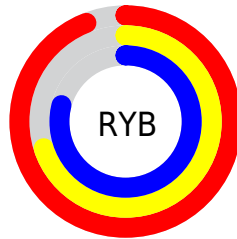

- Red (94%)
- Yellow (70%)
- Blue (79%)