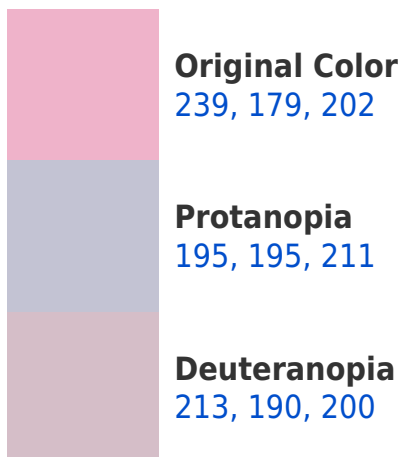

# Black Background

This preview shows how the RGB color 239, 179, 202 looks on a black background.

## RGB 239, 179, 202 Background

This preview shows how black text looks on a background with the RGB color 239, 179, 202.

This preview shows how white text looks on a background with the RGB color 239, 179, 202.

## Dichromacy

**Tritanopia**  
238, 180, 194

# Trichromacy

**Original Color**

239, 179, 202

**Protanomaly**

211, 189, 208

**Deuteranomaly**

222, 186, 201

**Tritanomaly**