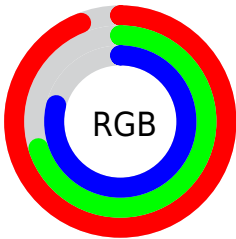

Distribution

- Red (94%)
- Green (70%)
- Blue (79%)