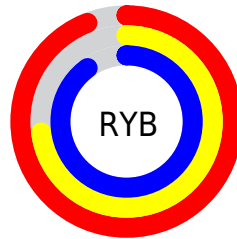

- Red (94%)
- Yellow (73%)
- Blue (90%)