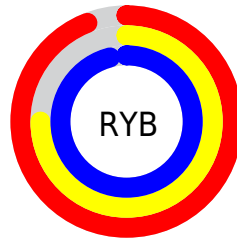

- Red (94%)
- Yellow (75%)
- Blue (96%)