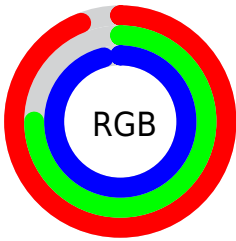

Distribution

- Red (94%)
- Green (75%)
- Blue (96%)