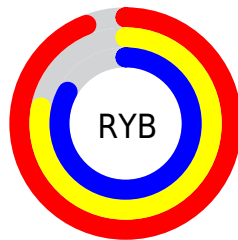

- Red (94%)
- Yellow (78%)
- Blue (83%)