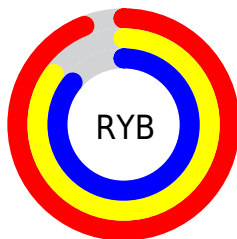

- Red (94%)
- Yellow (85%)
- Blue (86%)