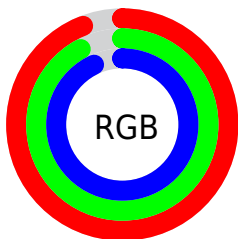

Distribution

- Red (94%)
- Green (92%)
- Blue (93%)