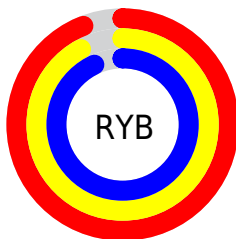

- Red (94%)
- Yellow (92%)
- Blue (93%)