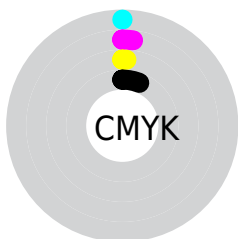

Details

The RGB color **239, 235, 236** is a light color, and the websafe version is hex FFFFFFFF. A complement of this color would be **235, 239, 238**, and the grayscale version is **236, 236, 236**.

A 20% lighter version of the original color is 255, 255, 255, and **183, 179, 180** is the 20% darker color. If you saturate the color by 10%, you get **239, 211, 218**, and if you desaturate by 10%, it is **239, 255, 254**.

Distribution

- Red (94%)
- Green (92%)
- Blue (93%)

- Red (94%)
- Yellow (92%)
- Blue (93%)

- Cyan (0%)
- Magenta (2%)
- Yellow (1%)
- Black (6%)

- Cyan (6%)
- Magenta (8%)
- Yellow (7%)

Brightness & Saturation Gradients