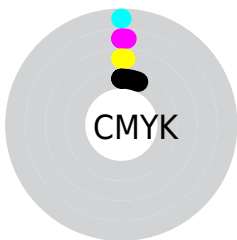

Details

The RGB color **239, 236, 236** is a light color, and the websafe version is hex FFFFFF. A complement of this color would be **236, 239, 239**, and the grayscale version is **237, 237, 237**.

A 20% lighter version of the original color is 255, 255, 255, and **183, 180, 180** is the 20% darker color. If you saturate the color by 10%, you get **239, 212, 212**, and if you desaturate by 10%, it is 239, 255, 255.

Distribution

Red (94%)

Green (93%)

Blue (93%)

Red (94%)

Yellow (93%)

Blue (93%)

Cyan (0%)

Magenta (1%)

Yellow (1%)

Black (6%)

Cyan (6%)

Magenta (7%)

Yellow (7%)

Brightness & Saturation Gradients

These gradients show how the RGB color 239, 236, 236 changes by changing the brightness by 10 percent. The first figure shows a shift by +10% for each color and the second figure -10%.