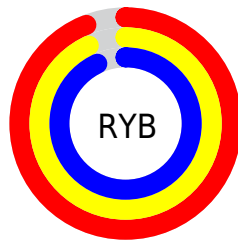

Conversions

Conversions Part 2

Format	Color
R _Y B	239, 236, 236
Decimal	15723756
CIE Lab	93.62, 1.01, 0.35
CIE LCh	94, 1.066, 18.892
Yxy	84.3978, 0.3147, 0.3290
Android (android.graphics.Color)	4293913836 (0xFFEFECEC)
YUV	236.8970, -0.4422, 1.8443
Hunter-Lab	91.8683, -3.9064, 5.3250

Details

The RGB color **239, 236, 236** is a light color, and the websafe version is hex FFFFFF. A complement of this color would be **236, 239, 239**, and the grayscale version is **237, 237, 237**.

A 20% lighter version of the original color is 255, 255, 255, and **183, 180, 180** is the 20% darker color. If you saturate the color by 10%, you get **239, 212, 212**, and if you desaturate by 10%, it is 239, 255, 255.

Distribution

Red (94%)

Green (93%)

Blue (93%)

Red (94%)

Yellow (93%)

Blue (93%)

Cyan (0%)