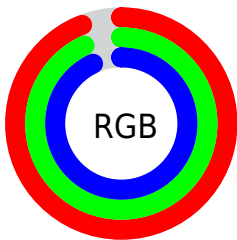

Distribution

Red (94%)

Green (93%)

Blue (93%)