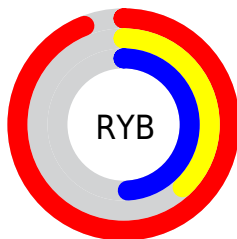

# Details

The RGB color **239, 96, 126** is a light color, and the websafe version is hex **FF6699**. A complement of this color would be **96, 239, 209**, and the grayscale version is **142, 142, 142**.

A 20% lighter version of the original color is **255, 152, 178**, and **178, 36, 77** is the 20% darker color. If you saturate the color by 10%, you get **239, 72, 107**, and if you desaturate by 10%, it is **239, 120, 145**.

# Distribution

Red (94%)

Green (38%)

Blue (49%)

Red (94%)

Yellow (38%)

Blue (49%)

Cyan (0%)