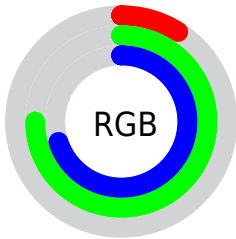

Distribution

- Red (9%)
- Green (75%)
- Blue (70%)