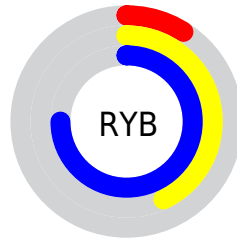

Conversions

Conversions Part 2

Format	Color
RYB	23, 110, 191
Decimal	1556403
CIELab	69.96, -41.36, -5.13
CIELCh	70, 41.678, 187.067
Yxy	40.6984, 0.2320, 0.3482
Android (android.graphics.Color)	4279746483 (0xFF17BFB3)
YUV	139.4000, 19.5228, -102.0828
Hunter-Lab	63.7953, -35.7574, -0.9516

Details

The RGB color **23, 191, 179** is a dark color, and the websafe version is hex **00CCCC**. A complement of this color would be **191, 23, 35**, and the grayscale version is **139, 139, 139**.

A 20% lighter version of the original color is **106, 248, 235**, and **0, 137, 126** is the 20% darker color. If you saturate the color by 10%, you get **4, 191, 178**, and if you desaturate by 10%, it is **42, 191, 180**.

Distribution

- Red (9%)
- Green (75%)
- Blue (70%)

- Red (9%)
- Yellow (43%)
- Blue (75%)

- Cyan (88%)
- Magenta (0%)
- Yellow (6%)
- Black (25%)

- Cyan (91%)
- Magenta (25%)
- Yellow (30%)

Brightness & Saturation Gradients