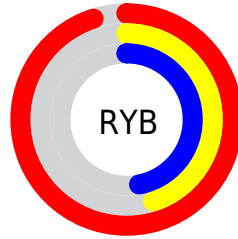

- Red (95%)
- Yellow (45%)
- Blue (47%)