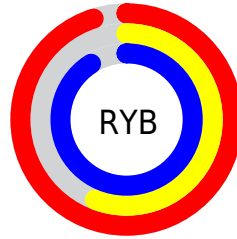

- Red (95%)
- Yellow (56%)
- Blue (91%)