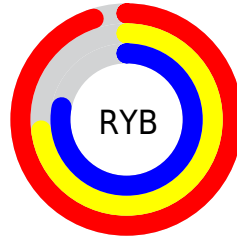

- Red (95%)
- Yellow (73%)
- Blue (78%)