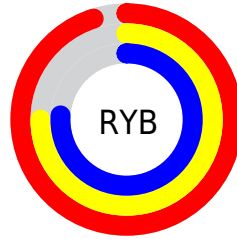

- Red (95%)
- Yellow (75%)
- Blue (76%)