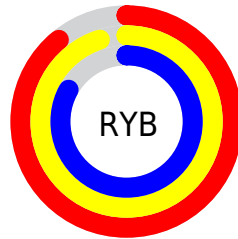

Conversions

Conversions Part 2

Format	Color
R_YB	226, 241, 211
Decimal	15853523
CIE _{Lab}	91.93, 0.09, 10.94
CIE _{LCh}	92, 10.936, 89.538
Yxy	80.5557, 0.3326, 0.3498
Android (android.graphics.Color)	4294043603 (0xFFFF1E7D3)
YUV	231.7100, -10.2100, 8.1473
Hunter-Lab	89.7529, -4.7071, 14.5119

Details

The RGB color **241, 231, 211** is a light color, and the websafe version is hex FFFFFF. A complement of this color would be **211, 221, 241**, and the grayscale version is **232, 232, 232**.

A 20% lighter version of the original color is 255, 255, 255, and **185, 175, 156** is the 20% darker color. If you saturate the color by 10%, you get **241, 223, 187**, and if you desaturate by 10%, it is **241, 239, 235**.

Distribution

Red (95%)

Green (91%)

Blue (83%)

Red (89%)

Yellow (95%)

Blue (83%)

Cyan (0%)