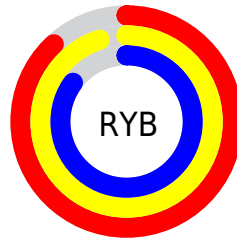

Conversions

Conversions Part 2

Format	Color
RYB	224, 241, 218
Decimal	15854810
CIELab	93.34, -1.34, 9.31
CIELCh	93, 9.409, 98.216
Yxy	83.7536, 0.3275, 0.3475
Android (android.graphics.Color)	4294044890 (0xFFFF1ECDA)
YUV	235.4430, -8.5994, 4.8735
Hunter-Lab	91.5170, -6.2131, 13.3114

Details

The RGB color **241, 236, 218** is a light color, and the websafe version is hex FFFFFF. A complement of this color would be **218, 223, 241**, and the grayscale version is **236, 236, 236**.

A 20% lighter version of the original color is 255, 255, 255, and **185, 180, 163** is the 20% darker color. If you saturate the color by 10%, you get **241, 231, 194**, and if you desaturate by 10%, it is **241, 241, 242**.

Distribution

- Red (95%)
- Green (93%)
- Blue (85%)

- Red (88%)
- Yellow (95%)
- Blue (85%)

- Cyan (0%)
- Magenta (2%)
- Yellow (10%)
- Black (5%)

- Cyan (5%)
- Magenta (7%)
- Yellow (15%)

Brightness & Saturation Gradients