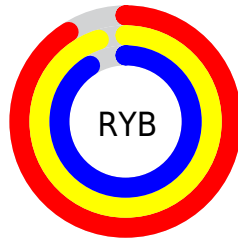

- Red (91%)
- Yellow (95%)
- Blue (91%)