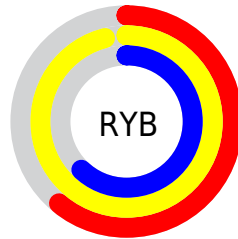

Details

The RGB color **241, 245, 155** is a light color, and the websafe version is hex **FFFF99**. A complement of this color would be **159, 155, 245**, and the grayscale version is **234, 234, 234**.

A 20% lighter version of the original color is **255, 255, 210**, and **184, 189, 102** is the 20% darker color. If you saturate the color by 10%, you get **240, 245, 131**, and if you desaturate by 10%, it is **242, 245, 179**.

Distribution

Red (95%)

Green (96%)

Blue (61%)

Red (61%)

Yellow (96%)

Blue (62%)

Cyan (2%)