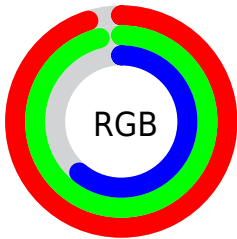

Distribution

Red (95%)

Green (96%)

Blue (61%)