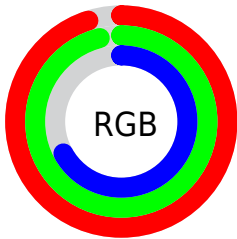

Distribution

- Red (95%)
- Green (96%)
- Blue (67%)