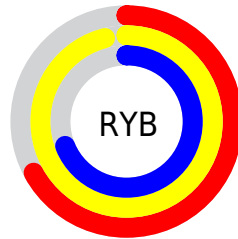

- Red (67%)
- Yellow (96%)
- Blue (69%)