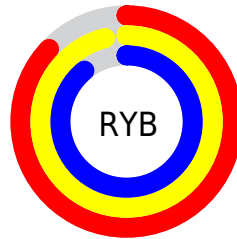

- Red (87%)
- Yellow (96%)
- Blue (89%)