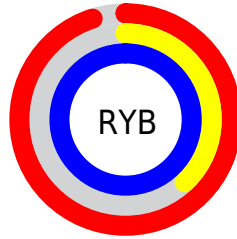

- Red (95%)
- Yellow (38%)
- Blue (100%)