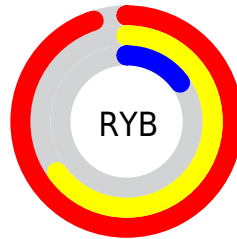

- Red (95%)
- Yellow (65%)
- Blue (15%)