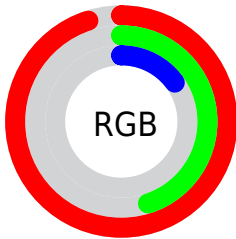

Distribution

- Red (95%)
- Green (45%)
- Blue (15%)