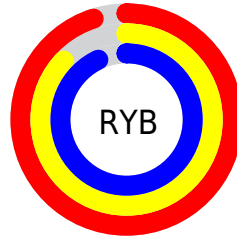

- Red (95%)
- Yellow (87%)
- Blue (93%)