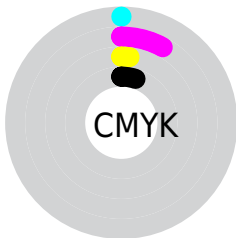

Details

The RGB color **242, 223, 236** is a light color, and the websafe version is hex **CCCCCC**. A complement of this color would be **223, 242, 229**, and the grayscale version is **230, 230, 230**.

A 20% lighter version of the original color is **255, 255, 255**, and **186, 168, 180** is the 20% darker color. If you saturate the color by 10%, you get **242, 199, 228**, and if you desaturate by 10%, it is **242, 247, 244**.

Distribution

- Red (95%)
- Green (87%)
- Blue (93%)

- Red (95%)
- Yellow (87%)
- Blue (93%)

- Cyan (0%)
- Magenta (8%)
- Yellow (2%)
- Black (5%)

- Cyan (5%)
- Magenta (13%)
- Yellow (7%)

Brightness & Saturation Gradients