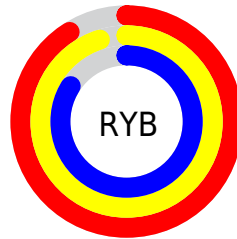

Conversions

Conversions Part 2

Format	Color
R_{YB}	231, 242, 213
Decimal	15919061
CIE _{Lab}	92.06, 0.76, 10.08
CIE _{LCh}	92, 10.110, 85.713
Yxy	80.8332, 0.3320, 0.3476
Android (android.graphics.Color)	4294109141 (0xFFFF2E7D5)
YUV	232.2370, -9.4838, 8.5622
Hunter-Lab	89.9073, -4.0583, 13.8160

Details

The RGB color **242, 231, 213** is a light color, and the websafe version is hex FFFFFF. A complement of this color would be **213, 224, 242**, and the grayscale version is **232, 232, 232**.

A 20% lighter version of the original color is 255, 255, 255, and **186, 175, 158** is the 20% darker color. If you saturate the color by 10%, you get **242, 222, 189**, and if you desaturate by 10%, it is **242, 240, 237**.

Distribution

Red (95%)

Green (91%)

Blue (84%)

Red (91%)

Yellow (95%)

Blue (84%)

Cyan (0%)