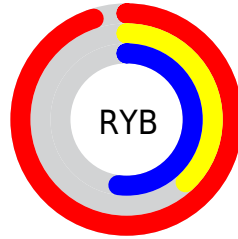

- Red (95%)
- Yellow (38%)
- Blue (52%)