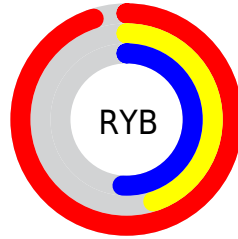

- Red (95%)
- Yellow (45%)
- Blue (51%)