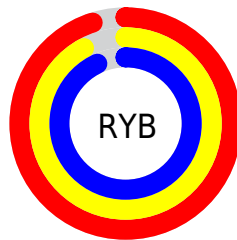

Conversions

Conversions Part 2

Format	Color
R _Y B	243, 235, 237
Decimal	15985645
CIE Lab	93.70, 3.04, -0.02
CIE LCh	94, 3.040, 359.634
Yxy	84.5858, 0.3168, 0.3270
Android (android.graphics.Color)	4294175725 (0xFFFF3EBED)
YUV	237.6200, -0.3057, 4.7183
Hunter-Lab	91.9705, -1.8839, 4.9879

Details

The RGB color `243, 235, 237` is a light color, and the websafe version is hex `FFFFFF`. A complement of this color would be `235, 243, 241`, and the grayscale version is `238, 238, 238`.

A 20% lighter version of the original color is `255, 255, 255`, and `187, 179, 181` is the 20% darker color. If you saturate the color by 10%, you get `243, 211, 219`, and if you desaturate by 10%, it is `243, 255, 255`.

Distribution

- Red (95%)
- Green (92%)
- Blue (93%)

- Red (95%)
- Yellow (92%)
- Blue (93%)

- Cyan (0%)
- Magenta (3%)
- Yellow (2%)
- Black (5%)

- Cyan (5%)
- Magenta (8%)
- Yellow (7%)

Brightness & Saturation Gradients