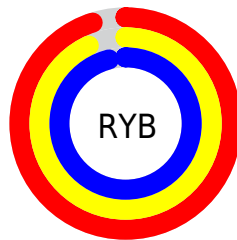

Conversions

Conversions Part 2

Format	Color
R _Y B	243, 237, 246
Decimal	15986166
CIE Lab	94.43, 3.60, -3.63
CIE LCh	94, 5.118, 314.781
Yxy	86.2769, 0.3112, 0.3200
Android (android.graphics.Color)	4294176246 (0xFFFF3EDF6)
YUV	239.8200, 3.0467, 2.7889
Hunter-Lab	92.8853, -1.3535, 1.5580

Details

The RGB color `243, 237, 246` is a light color, and the websafe version is hex `FFFFFF`. A complement of this color would be `240, 246, 237`, and the grayscale version is `240, 240, 240`.

A 20% lighter version of the original color is `255, 255, 255`, and `187, 181, 190` is the 20% darker color. If you saturate the color by 10%, you get `235, 212, 246`, and if you desaturate by 10%, it is `251, 255, 246`.

Distribution

- Red (95%)
- Green (93%)
- Blue (96%)

- Red (95%)
- Yellow (93%)
- Blue (96%)

- Cyan (1%)
- Magenta (4%)
- Yellow (0%)
- Black (4%)

- Cyan (5%)
- Magenta (7%)
- Yellow (4%)

Brightness & Saturation Gradients