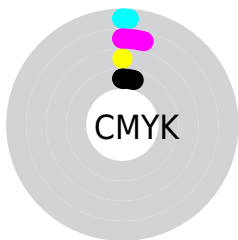

Color

RGB(243, 237, 246)

Conversions

Conversions Part 1

Format	Color
Hex	F3EDF6
RGB	243, 237, 246
RGB Percent	95%, 93%, 96%
CMY	0.0471, 0.0706, 0.0353
CMYK	0.01, 0.04, 0.00, 0.04
HSL	280°, 33%, 95%
HSV	280°, 4%, 96%
XYZ	83.8809, 86.2769, 99.4209
YIQ	239.8200, 0.6870, 4.0710

Conversions

Conversions Part 2

Format	Color
R _Y B	243, 237, 246
Decimal	15986166
CIE Lab	94.43, 3.60, -3.63
CIE LCh	94, 5.118, 314.781
Yxy	86.2769, 0.3112, 0.3200
Android (android.graphics.Color)	4294176246 (0xFFFF3EDF6)
YUV	239.8200, 3.0467, 2.7889
Hunter-Lab	92.8853, -1.3535, 1.5580

Details

The RGB color `243, 237, 246` is a light color, and the websafe version is hex `FFFFFF`. A complement of this color would be `240, 246, 237`, and the grayscale version is `240, 240, 240`.

A 20% lighter version of the original color is `255, 255, 255`, and `187, 181, 190` is the 20% darker color. If you saturate the color by 10%, you get `235, 212, 246`, and if you desaturate by 10%, it is `251, 255, 246`.

Distribution

- Red (95%)
- Green (93%)
- Blue (96%)

- Red (95%)
- Yellow (93%)
- Blue (96%)

- Cyan (1%)
- Magenta (4%)
- Yellow (0%)
- Black (4%)

- Cyan (5%)
- Magenta (7%)
- Yellow (4%)

Brightness & Saturation Gradients