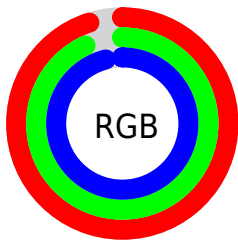

Distribution

- Red (95%)
- Green (93%)
- Blue (96%)