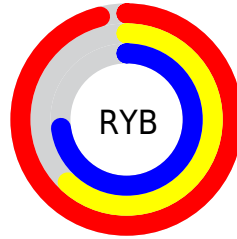

- Red (96%)
- Yellow (62%)
- Blue (73%)