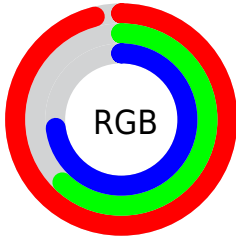

Distribution

- Red (96%)
- Green (62%)
- Blue (73%)