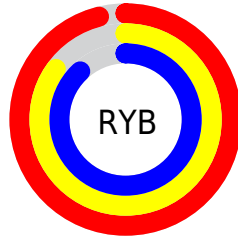

- Red (96%)
- Yellow (85%)
- Blue (88%)