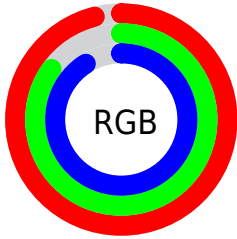

Distribution

- Red (96%)
- Green (85%)
- Blue (91%)