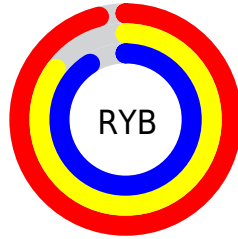

- Red (96%)
- Yellow (85%)
- Blue (91%)