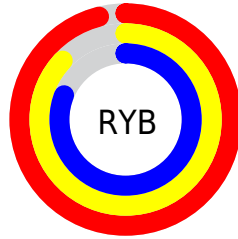

- Red (96%)
- Yellow (87%)
- Blue (81%)