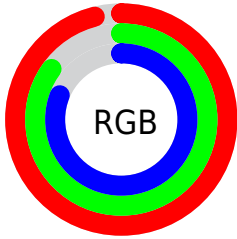

Distribution

- Red (96%)
- Green (85%)
- Blue (81%)