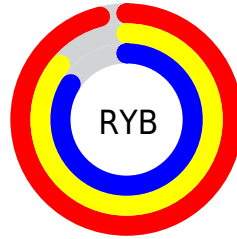

Details

The RGB color **244, 219, 214** is a light color, and the websafe version is hex **FFCCCC**. A complement of this color would be **214, 239, 244**, and the grayscale version is **226, 226, 226**.

A 20% lighter version of the original color is **255, 255, 255**, and **188, 164, 159** is the 20% darker color. If you saturate the color by 10%, you get **244, 199, 190**, and if you desaturate by 10%, it is **244, 239, 238**.

Distribution

Red (96%)

Green (86%)

Blue (84%)

Red (96%)

Yellow (86%)

Blue (84%)

Cyan (0%)