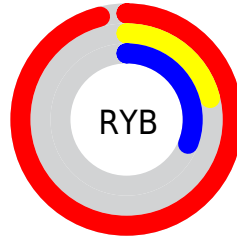

- Red (96%)
- Yellow (21%)
- Blue (31%)