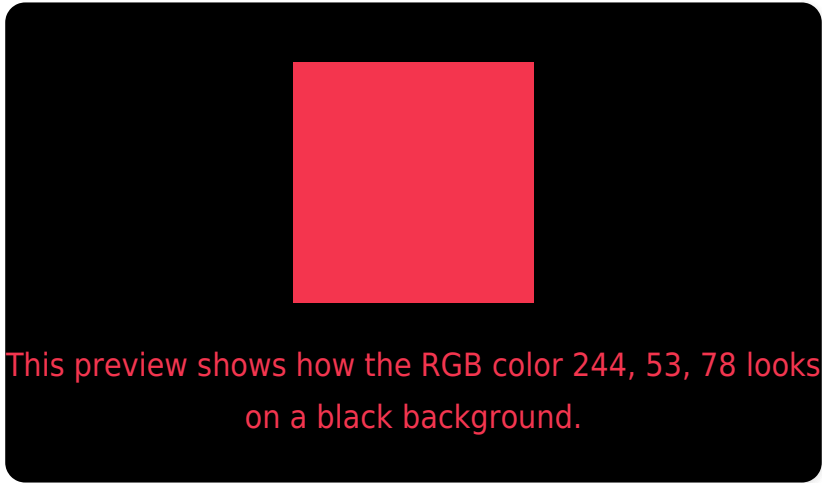

Black Background

Color Contrast Check

Large Text (above 18pt) WCAG AA ✓ Pass

Any Text WCAG AA ✓ Pass

Large Text (above 18pt) WCAG AAA ✓ Pass

Any Text WCAG AAA × Fail

If you want to check with other color combinations, try the [Color Contrast Checker](#).