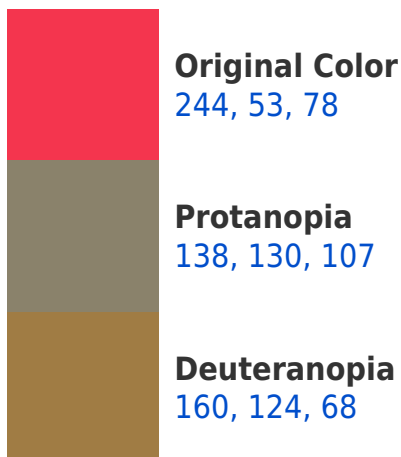

## RGB 244, 53, 78 Background

This preview shows how black text looks on a background with the RGB color 244, 53, 78.

This preview shows how white text looks on a background with the RGB color 244, 53, 78.

## Dichromacy

# Trichromacy

**Original Color**  
244, 53, 78

**Protanomaly**  
177, 102, 96

**Deuteranomaly**  
191, 98, 72

**Tritanomaly**  
243, 56, 65

# Monochromacy

**Original Color**  
244, 53, 78

**Achromatopsia**  
113, 113, 113

**Achromatomaly**  
161, 91, 100