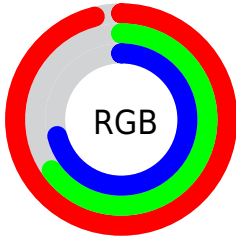

Distribution

- Red (96%)
- Green (65%)
- Blue (71%)