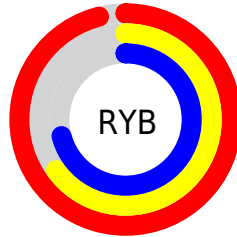

- Red (96%)
- Yellow (65%)
- Blue (71%)