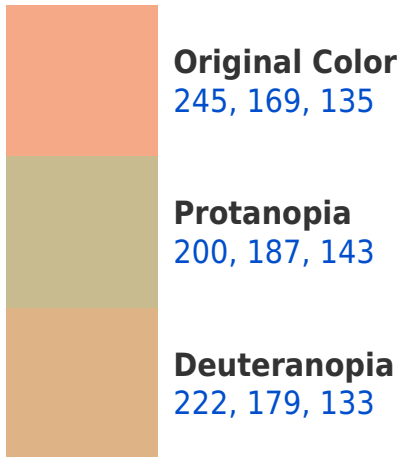

# Black Background

This preview shows how the RGB color 245, 169, 135 looks on a black background.

## RGB 245, 169, 135 Background

This preview shows how black text looks on a background with the RGB color 245, 169, 135.

This preview shows how white text looks on a background with the RGB color 245, 169, 135.

## Dichromacy

**Tritanopia**  
249, 163, 176

# Trichromacy

**Original Color**  
245, 169, 135

**Protanomaly**  
216, 180, 140

**Deuteranomaly**  
230, 175, 134

**Tritanomaly**  
248, 165, 161