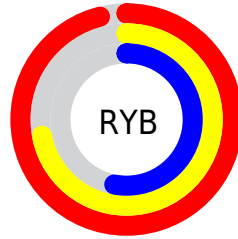

- Red (96%)
- Yellow (72%)
- Blue (53%)