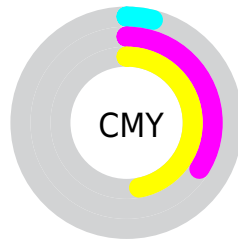

# Details

The RGB color **245, 169, 135** is a light color, and the websafe version is hex **CC9966**. A complement of this color would be **135, 211, 245**, and the grayscale version is **188, 188, 188**.

A 20% lighter version of the original color is **255, 225, 189**, and **186, 116, 85** is the 20% darker color. If you saturate the color by 10%, you get **245, 152, 110**, and if you desaturate by 10%, it is **245, 186, 160**.

# Distribution

- Red (96%)
- Green (66%)
- Blue (53%)

- Red (96%)
- Yellow (72%)
- Blue (53%)

- Cyan (0%)
- Magenta (31%)
- Yellow (45%)
- Black (4%)

- Cyan (4%)
- Magenta (34%)
- Yellow (47%)

# Brightness & Saturation Gradients

These gradients show how the RGB color 245, 169, 135 changes by changing the brightness by 10 percent. The first figure shows a shift by +10% for each color and the second figure -10%.