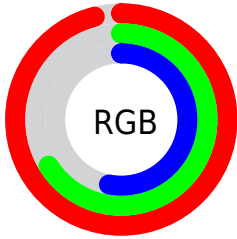

Distribution

- Red (96%)
- Green (66%)
- Blue (53%)