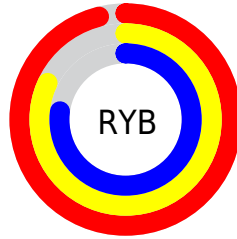

- Red (96%)
- Yellow (82%)
- Blue (77%)