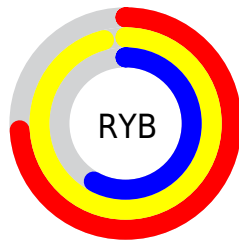

Details

The RGB color **245, 216, 147** is a light color, and the websafe version is hex **FFCC99**. A complement of this color would be **147, 176, 245**, and the grayscale version is **217, 217, 217**.

A 20% lighter version of the original color is **255, 255, 202**, and **187, 161, 95** is the 20% darker color. If you saturate the color by 10%, you get **245, 209, 122**, and if you desaturate by 10%, it is **245, 223, 171**.

Distribution

Red (96%)

Green (85%)

Blue (58%)

Red (74%)

Yellow (96%)

Blue (58%)

Cyan (0%)