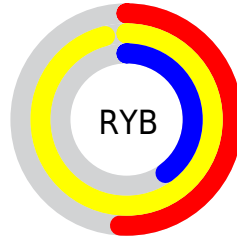

- Red (51%)
- Yellow (96%)
- Blue (40%)