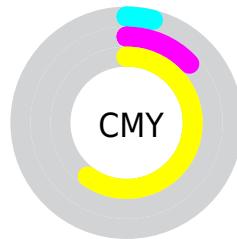

A 20% lighter version of the original color is **255, 255, 157**, and **186, 166, 47** is the 20% darker color. If you saturate the color by 10%, you get **245, 217, 78**, and if you desaturate by 10%, it is **245, 225, 127**.

Distribution

- Red (96%)
- Green (87%)
- Blue (40%)

- Red (51%)
- Yellow (96%)
- Blue (40%)

- Cyan (0%)
- Magenta (10%)
- Yellow (58%)
- Black (4%)

- Cyan (4%)
- Magenta (13%)
- Yellow (60%)

Brightness & Saturation Gradients

These gradients show how the RGB color 245, 221, 102 changes by changing the brightness by 10 percent. The first figure shows a shift by +10% for each color and the second figure -10%.

Similar to the brightness gradients but the following saturation gradients show a change of the RGB color 245, 221, 102 by changing the saturation by 10% instead.