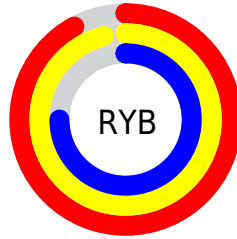

- Red (92%)
- Yellow (96%)
- Blue (75%)