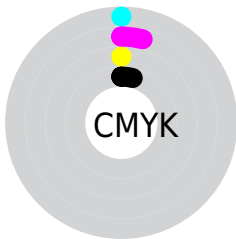

Details

The RGB color **245, 236, 244** is a light color, and the websafe version is hex FFFFFFFF. A complement of this color would be **236, 245, 237**, and the grayscale version is **240, 240, 240**.

A 20% lighter version of the original color is **255, 255, 255**, and **189, 180, 188** is the 20% darker color. If you saturate the color by 10%, you get **245, 212, 241**, and if you desaturate by 10%, it is **245, 255, 247**.

Distribution

- Red (96%)
- Green (93%)
- Blue (96%)

- Red (96%)
- Yellow (93%)
- Blue (96%)

- Cyan (0%)
- Magenta (4%)
- Yellow (0%)
- Black (4%)

- Cyan (4%)
- Magenta (7%)
- Yellow (4%)

Brightness & Saturation Gradients