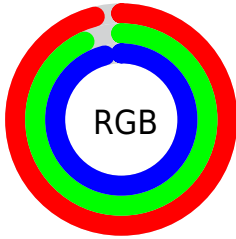

Distribution

- Red (96%)
- Green (93%)
- Blue (96%)