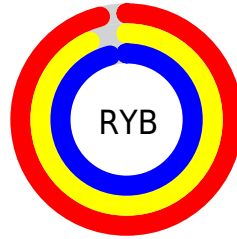

- Red (96%)
- Yellow (93%)
- Blue (96%)