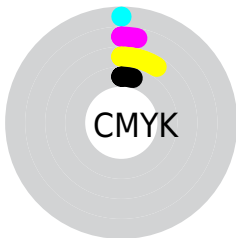

- Cyan (0%)
- Magenta (3%)
- Yellow (9%)
- Black (4%)