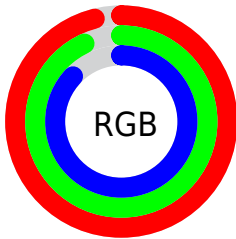

Distribution

- Red (96%)
- Green (93%)
- Blue (87%)