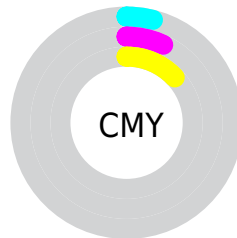

Conversions

Conversions Part 2

Format	Color
RYB	234, 245, 222
Decimal	16117214
CIELab	93.99, 0.18, 8.21
CIELCh	94, 8.211, 88.734
Yxy	85.2548, 0.3276, 0.3442
Android (android.graphics.Color)	4294307294 (0xFFF5EDDE)
YUV	237.6820, -7.7312, 6.4179
Hunter-Lab	92.3335, -4.7517, 12.4365

Details

The RGB color **245, 237, 222** is a light color, and the websafe version is hex FFFFFF. A complement of this color would be **222, 230, 245**, and the grayscale version is **238, 238, 238**.

A 20% lighter version of the original color is 255, 255, 255, and **189, 181, 167** is the 20% darker color. If you saturate the color by 10%, you get **245, 228, 198**, and if you desaturate by 10%, it is **245, 246, 247**.

Distribution

- Red (96%)
- Green (93%)
- Blue (87%)

- Red (92%)
- Yellow (96%)
- Blue (87%)

- Cyan (0%)
- Magenta (3%)
- Yellow (9%)
- Black (4%)

- Cyan (4%)
- Magenta (7%)
- Yellow (13%)

Brightness & Saturation Gradients

These gradients show how the RGB color 245, 237, 222 changes by changing the brightness by 10 percent. The first figure shows a shift by +10% for each color and the second figure -10%.

Similar to the brightness gradients but the following saturation gradients show a change of the RGB color 245, 237, 222 by changing the saturation by 10% instead.