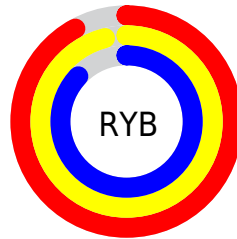

- Red (92%)
- Yellow (96%)
- Blue (87%)