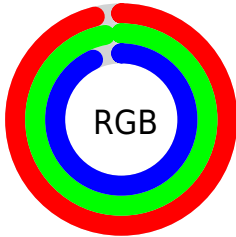

Distribution

- Red (96%)
- Green (97%)
- Blue (93%)