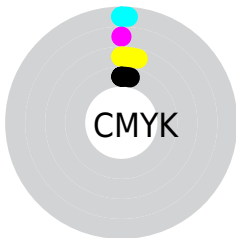

Conversions

Conversions Part 2

Format	Color
R _Y B	237, 248, 240
Decimal	16120045
CIE Lab	97.09, -2.90, 4.92
CIE LCh	97, 5.711, 120.517
Yxy	92.6617, 0.3173, 0.3399
Android (android.graphics.Color)	4294310125 (0xFFFF5F8ED)
YUV	245.8490, -4.3626, -0.7446
Hunter-Lab	96.2610, -8.0388, 9.8260

Details

The RGB color 245, 248, 237 is a light color, and the websafe version is hex FFFFFFFF. A complement of this color would be 240, 237, 248, and the grayscale version is 246, 246, 246.

A 20% lighter version of the original color is 255, 255, 255, and 189, 192, 181 is the 20% darker color. If you saturate the color by 10%, you get 238, 248, 212, and if you desaturate by 10%, it is 252, 248, 255.

Distribution

- Red (96%)
- Green (97%)
- Blue (93%)

- Red (93%)
- Yellow (97%)
- Blue (94%)

- Cyan (1%)
- Magenta (0%)
- Yellow (4%)
- Black (3%)

- Cyan (4%)
- Magenta (3%)
- Yellow (7%)

Brightness & Saturation Gradients