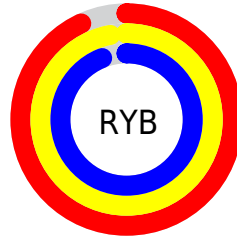

Conversions

Conversions Part 2

Format	Color
R _Y B	237, 248, 240
Decimal	16120045
CIE Lab	97.09, -2.90, 4.92
CIE LCh	97, 5.711, 120.517
Yxy	92.6617, 0.3173, 0.3399
Android (android.graphics.Color)	4294310125 (0xFFFF5F8ED)
YUV	245.8490, -4.3626, -0.7446
Hunter-Lab	96.2610, -8.0388, 9.8260

Details

The RGB color 245, 248, 237 is a light color, and the websafe version is hex FFFFFFFF. A complement of this color would be 240, 237, 248, and the grayscale version is 246, 246, 246.

A 20% lighter version of the original color is 255, 255, 255, and 189, 192, 181 is the 20% darker color. If you saturate the color by 10%, you get 238, 248, 212, and if you desaturate by 10%, it is 252, 248, 255.

Distribution

- Red (96%)
- Green (97%)
- Blue (93%)

- Red (93%)
- Yellow (97%)
- Blue (94%)

- Cyan (1%)
- Magenta (0%)
- Yellow (4%)
- Black (3%)

- Cyan (4%)
- Magenta (3%)
- Yellow (7%)

Brightness & Saturation Gradients