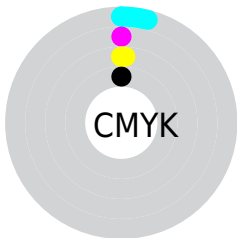

Conversions

Conversions Part 2

Format	Color
R_{YB}	245, 251, 255
Decimal	16121852
CIE _{Lab}	99.21, -3.80, 0.28
CIE _{LCh}	99, 3.812, 175.751
Yxy	97.9608, 0.3083, 0.3319
Android (android.graphics.Color)	4294311932 (0xFF5FFFC)
YUV	251.6680, 0.1637, -5.8478
Hunter-Lab	98.9751, -9.1131, 5.6597

Details

The RGB color 245, 255, 252 is a light color, and the websafe version is hex FFFFFFFF. A complement of this color would be 255, 245, 248, and the grayscale version is 252, 252, 252.

A 20% lighter version of the original color is 255, 255, 255, and 189, 198, 195 is the 20% darker color. If you saturate the color by 10%, you get 220, 255, 244, and if you desaturate by 10%, it is 255, 255, 255.

Distribution

- Red (96%)
- Green (100%)
- Blue (99%)

- Red (96%)
- Yellow (98%)
- Blue (100%)

- Cyan (4%)
- Magenta (0%)
- Yellow (1%)
- Black (0%)

- Cyan (4%)
- Magenta (0%)
- Yellow (1%)

Brightness & Saturation Gradients