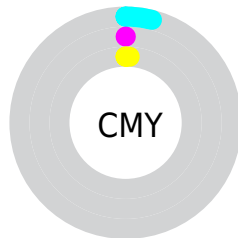

Details

The RGB color 245, 255, 252 is a light color, and the websafe version is hex FFFFFFFF. A complement of this color would be 255, 245, 248, and the grayscale version is 252, 252, 252.

A 20% lighter version of the original color is 255, 255, 255, and 189, 198, 195 is the 20% darker color. If you saturate the color by 10%, you get 220, 255, 244, and if you desaturate by 10%, it is 255, 255, 255.

Distribution

- Red (96%)
- Green (100%)
- Blue (99%)

- Red (96%)
- Yellow (98%)
- Blue (100%)

- Cyan (4%)
- Magenta (0%)
- Yellow (1%)
- Black (0%)

- Cyan (4%)
- Magenta (0%)
- Yellow (1%)

Brightness & Saturation Gradients

These gradients show how the RGB color 245, 255, 252 changes by changing the brightness by 10 percent. The first figure shows a shift by +10% for each color and the second figure -10%.

Similar to the brightness gradients but the following saturation gradients show a change of the RGB color 245, 255, 252 by changing the saturation by 10% instead.