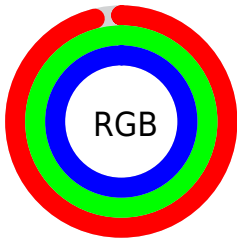

Distribution

- Red (96%)
- Green (100%)
- Blue (99%)