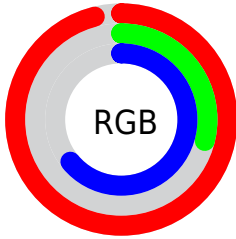

Distribution

- Red (96%)
- Green (29%)
- Blue (64%)