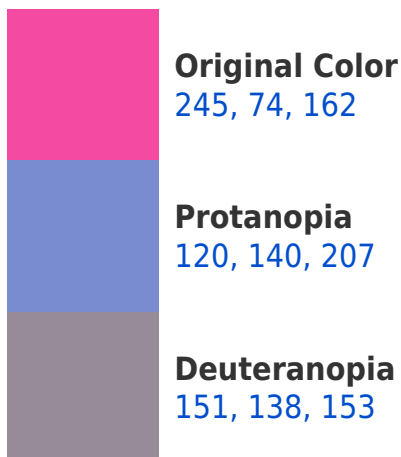

# Black Background

This preview shows how the RGB color 245, 74, 162 looks on a black background.

## RGB 245, 74, 162 Background

This preview shows how black text looks on a background with the RGB color 245, 74, 162.

This preview shows how white text looks on a background with the RGB color 245, 74, 162.

## Dichromacy

**Tritanopia**  
240, 91, 97

# Trichromacy

**Original Color**

245, 74, 162

**Protanomaly**

165, 116, 191

**Deuteranomaly**

185, 115, 156

**Tritanomaly**