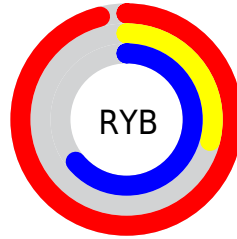

- Red (96%)
- Yellow (29%)
- Blue (64%)